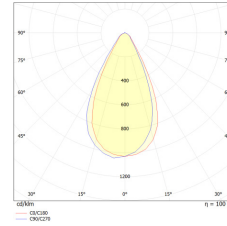

WOLF DUO 200

Specifications

Nominal Power (W)	200 W
Luminous Flux (lm)	23000 - 27000 lumen
Efficacy (lm/W)	115 - 135 lm/W
Nominal Voltage (V)	220 - 240 V / 50 - 60 Hz
Power Factor	> 0.95
IEC Protection Class	Class I
Ingress Protection	IP 66
Impact Protection	IK 09
Colour Rendering Index (CRI)	> 70
Colour Temperature (K)	2700 - 6500 K
Operating Temperature (Ta)	Outdoor -20 °C / +50 °C
Diffuser	4 mm Tempered Glass
Optic	PMMA
Surge Protection (kV)	6 - 10 kV
Control Protocols	1-10V DALI ZigBee DMX
Housing	Aluminum
Dimensions and Weight	2000 mm - 12000 mm
Colour Options	All RAL colours

IP66 CE CB Scheme TSE RoHS

Description

LED Decorative Lighting Pole

Photometric Distribution:

Complied Standards:

LM 79-08, LM 80

EN 60598-1:2015+A1:2018

EN 60598-2-13:2006+A1:2012+A2:2016