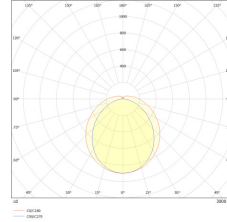

Description

LED Indoor and Office Luminaire

Photometric Distribution:

Complied Standards:

LM 79-08, LM 80
EN 60598-1:2015+A1:2018
EN 60598-2-13:2006+A1:2012+A2:2016
EN 62262:2002
IEC TR 62778:2014

LED Lifetime:

120,000 hours L80

Applications

- Offices and Plaza
- Restaurants and Malls
- Hotels and Residences
- Hospitals and Schools
- Airports
- Railway Stations

CORPORATE

Company
Quality and R&D
Certificates
News
Career

PRODUCTS

Road and Street Luminaires
Floodlights and Area Luminaires
Industrial and Tunnel Luminaires
Indoor and Office Luminaires
Poles and Bollards
IMAJ® Ballasts and Ignitors
GRITCON® Smart Control
GRITSOL® Solar Systems

CONTACT US

E-Mail : sales@grupimaj.com
Phone : +90 212 689 93 08-09-10 (pbx)
Fax : +90 212 689 93 11
GSM : +90 507 699 53 32
Address : Kavaklı district, Deniz Aktaş street, No: 6 |
345520 Beylikdüzü / Istanbul / Turkey