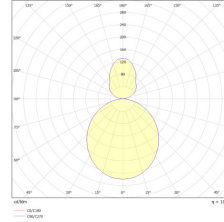

Description

LED Indoor and Office Luminaire

Photometric Distribution:

Complied Standards:

LM 79-08, LM 80
EN 60598-1:2015+A1:2018
EN 60598-2-13:2006+A1:2012+A2:2016
EN 62262:2002
IEC TR 62778:2014

LED Lifetime:

120,000 hours L80

Applications

- Offices and Plaza
- Restaurants and Malls
- Hotels and Residences
- Hospitals and Schools
- Airports
- Railway Stations

CORPORATE

Company
Quality and R&D
Certificates
News
Career

PRODUCTS

Road and Street Luminaires
Floodlights and Area Luminaires
Industrial and Tunnel Luminaires
Indoor and Office Luminaires
Poles and Bollards
IMAJ® Ballasts and Igniters
GRITCON® Smart Control
GRITSOL® Solar Systems

CONTACT US

E-Mail : sales@grupimaj.com
Phone : +90 212 689 93 08-09-10 (pbx)
Fax : +90 212 689 93 11
GSM : +90 507 699 53 32
Address : Kavaklı district, Deniz Aktaş street, No: 6 |
345520 Beylikdüzü / Istanbul / Turkey